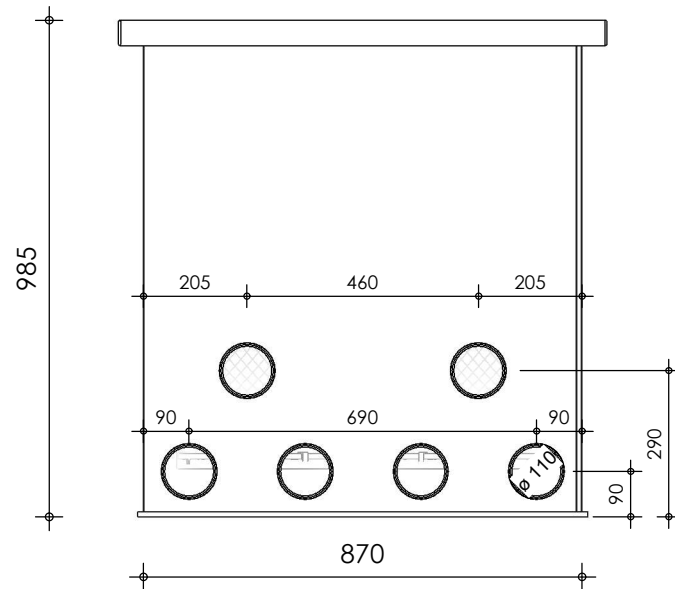

Front view

Right-side view

Top view

Rear view

Left-side view

**description:**  
LC65 - leaf catcher

**scale :**  
1 : 15

**date :**  
v.1