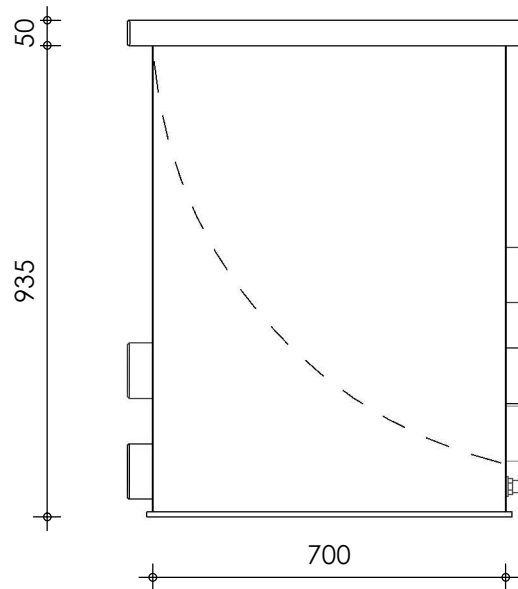

Front view

Right-side view

Top view

Rear view

Left-side view

**description:**  
LC65 - leaf catcher

**scale :**  
1 : 15

**date :**  
v.1