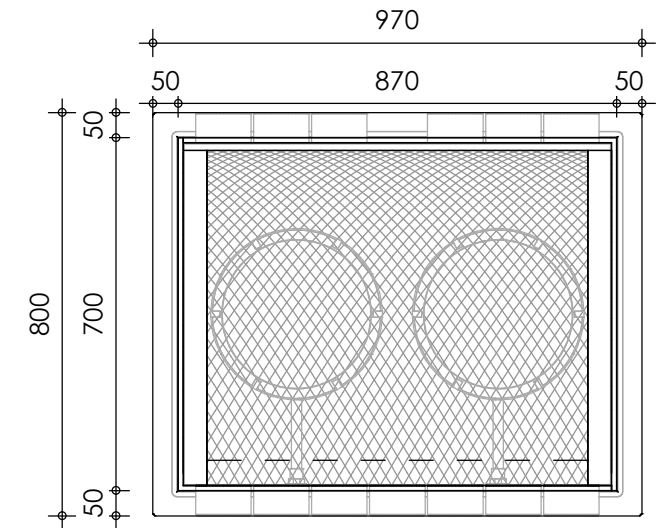

Front view

Right-side view

Top view

Rear view

Left-side view

**description:**  
LC65 - leaf catcher

**scale :**  
1 : 15

**date :**  
v.1