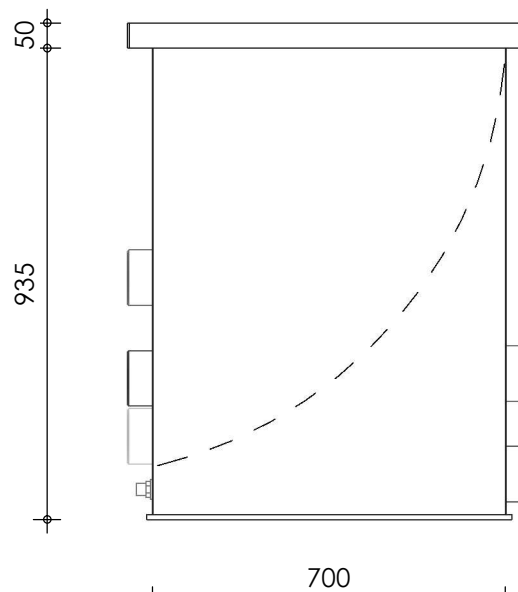

Front view

Right-side view

Top view

Rear view

Left-side view

**description:**  
LC65 - leaf catcher

**scale :**  
1 : 15

**date :**  
v.1